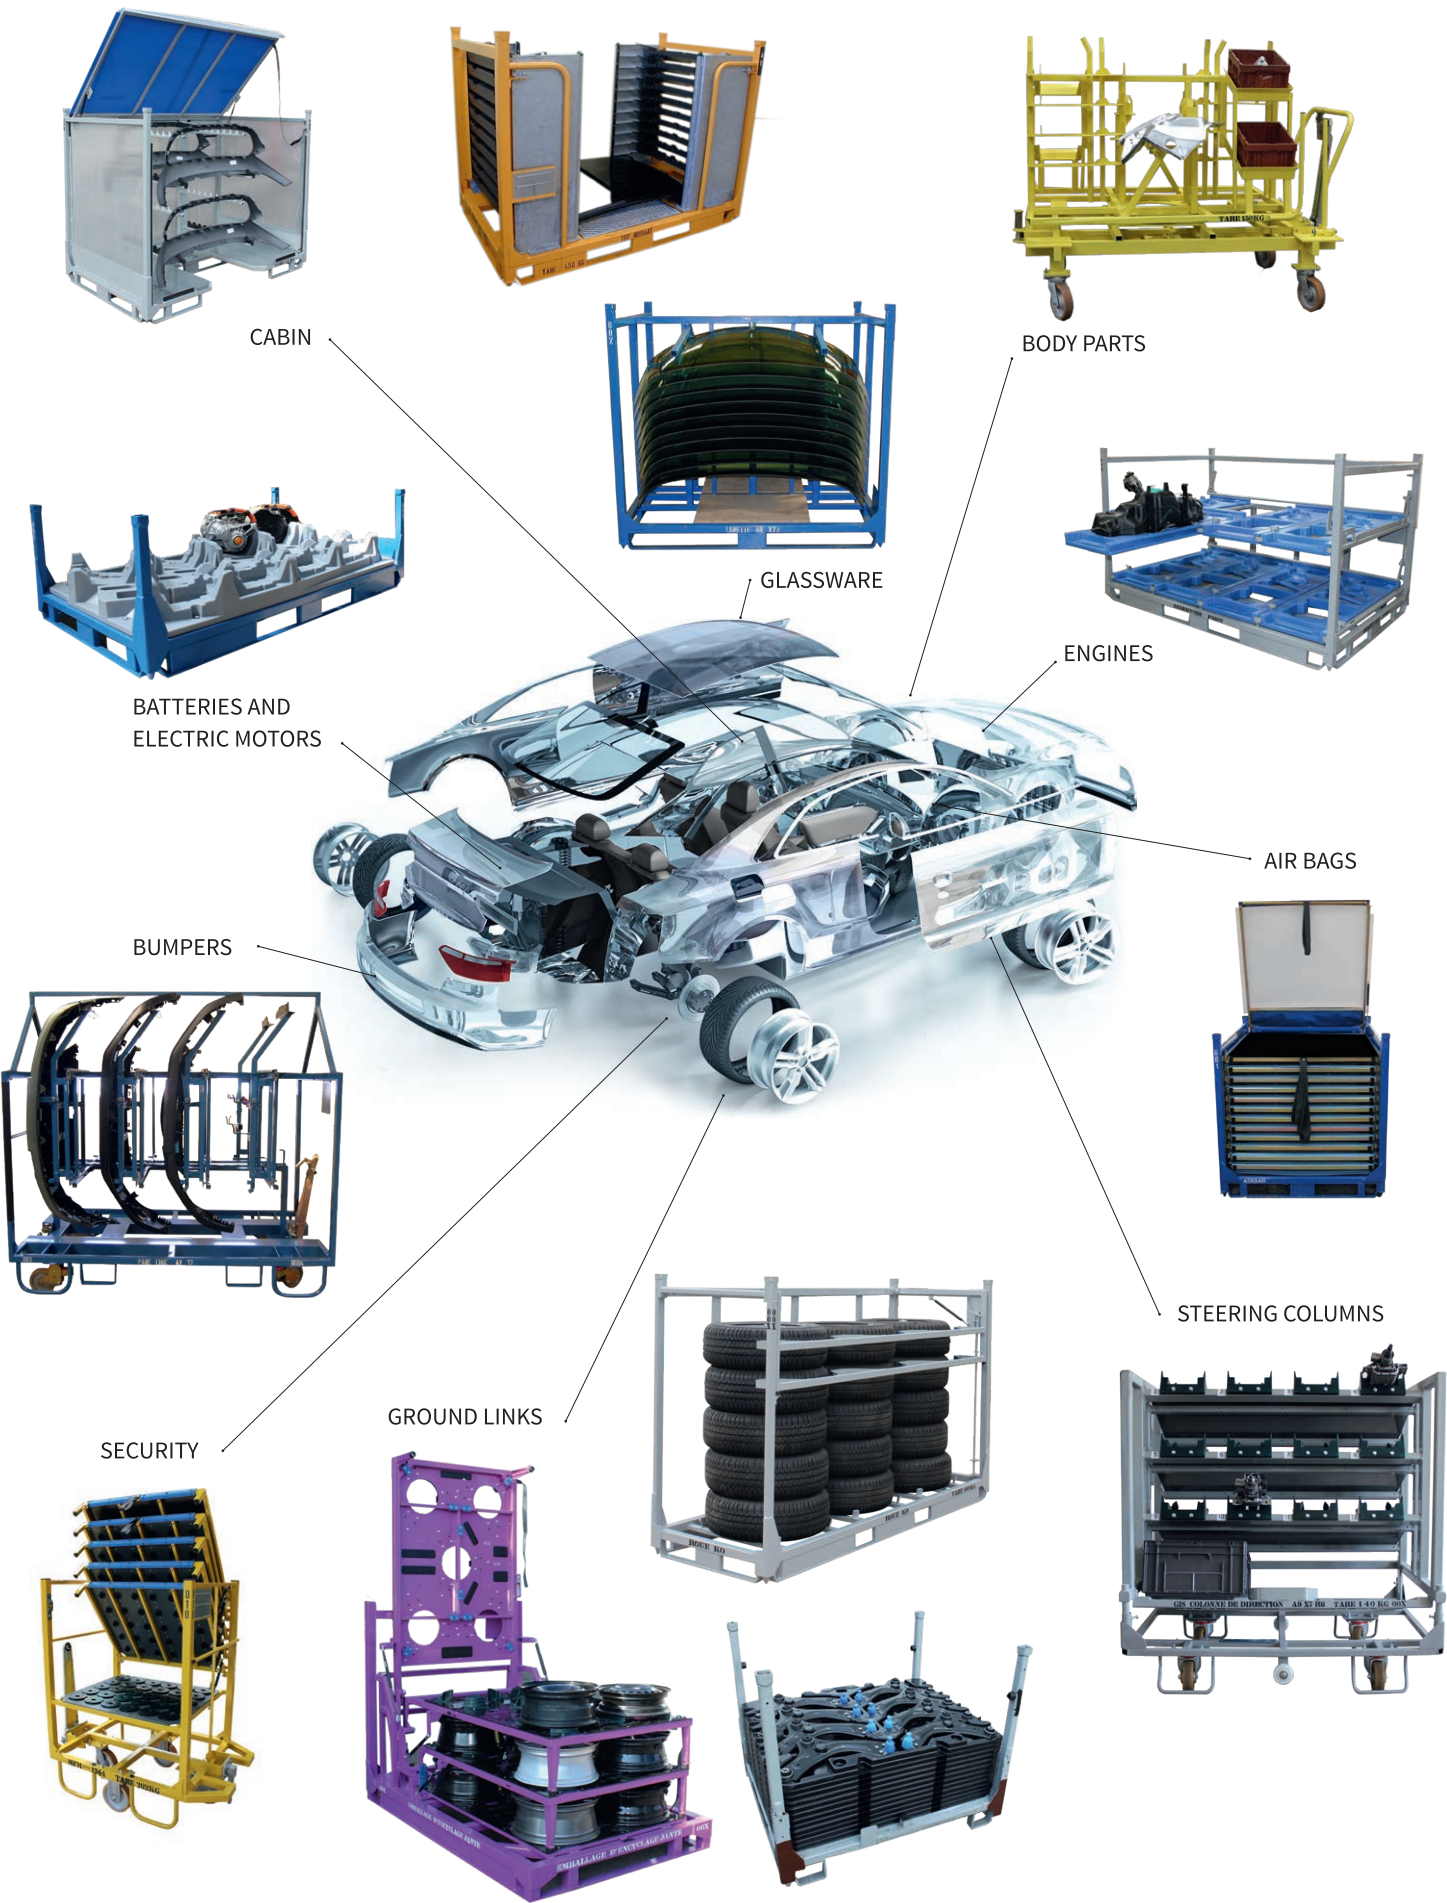

Our industrial expertise in metallurgy and plastics processing provides specific reusable packaging solutions for the protection, transport, storage and handling of automotive parts and components

Thanks to our experience in the complementary professions of metallurgy and plastics processing and our extensive knowledge of the automotive supply chain organisation, we provide specific and innovative solutions to meet every challenge: environmental impact, parts quality, personnel safety, ergonomics, fatigue, automation, sequence supply... **We design and manufacture specific containers, sustainable packaging, logistics rolling stock and supply furniture that are cost-effective and adapted to the packaging of all components of a vehicle.**

- 1 Specifications, data approval
- 2 CAD Research and Development, Industrialisation
- 3 Prototyping, 3D Printing, Test & Simulation
- 4 Approval / Certification
- 5 Industrialisation, Tooling, Preseries / Series production
- 6 Quality control
- 7 Delivery

Innovative packaging | Specific containers | Trolleys and line supply furniture | Manual or automatic assembly line feeders

CABIN

BODY PARTS

GLASSWARE

BATTERIES AND ELECTRIC MOTORS

ENGINES

AIR BAGS

BUMPERS