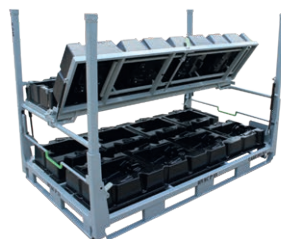

groupgmi.com